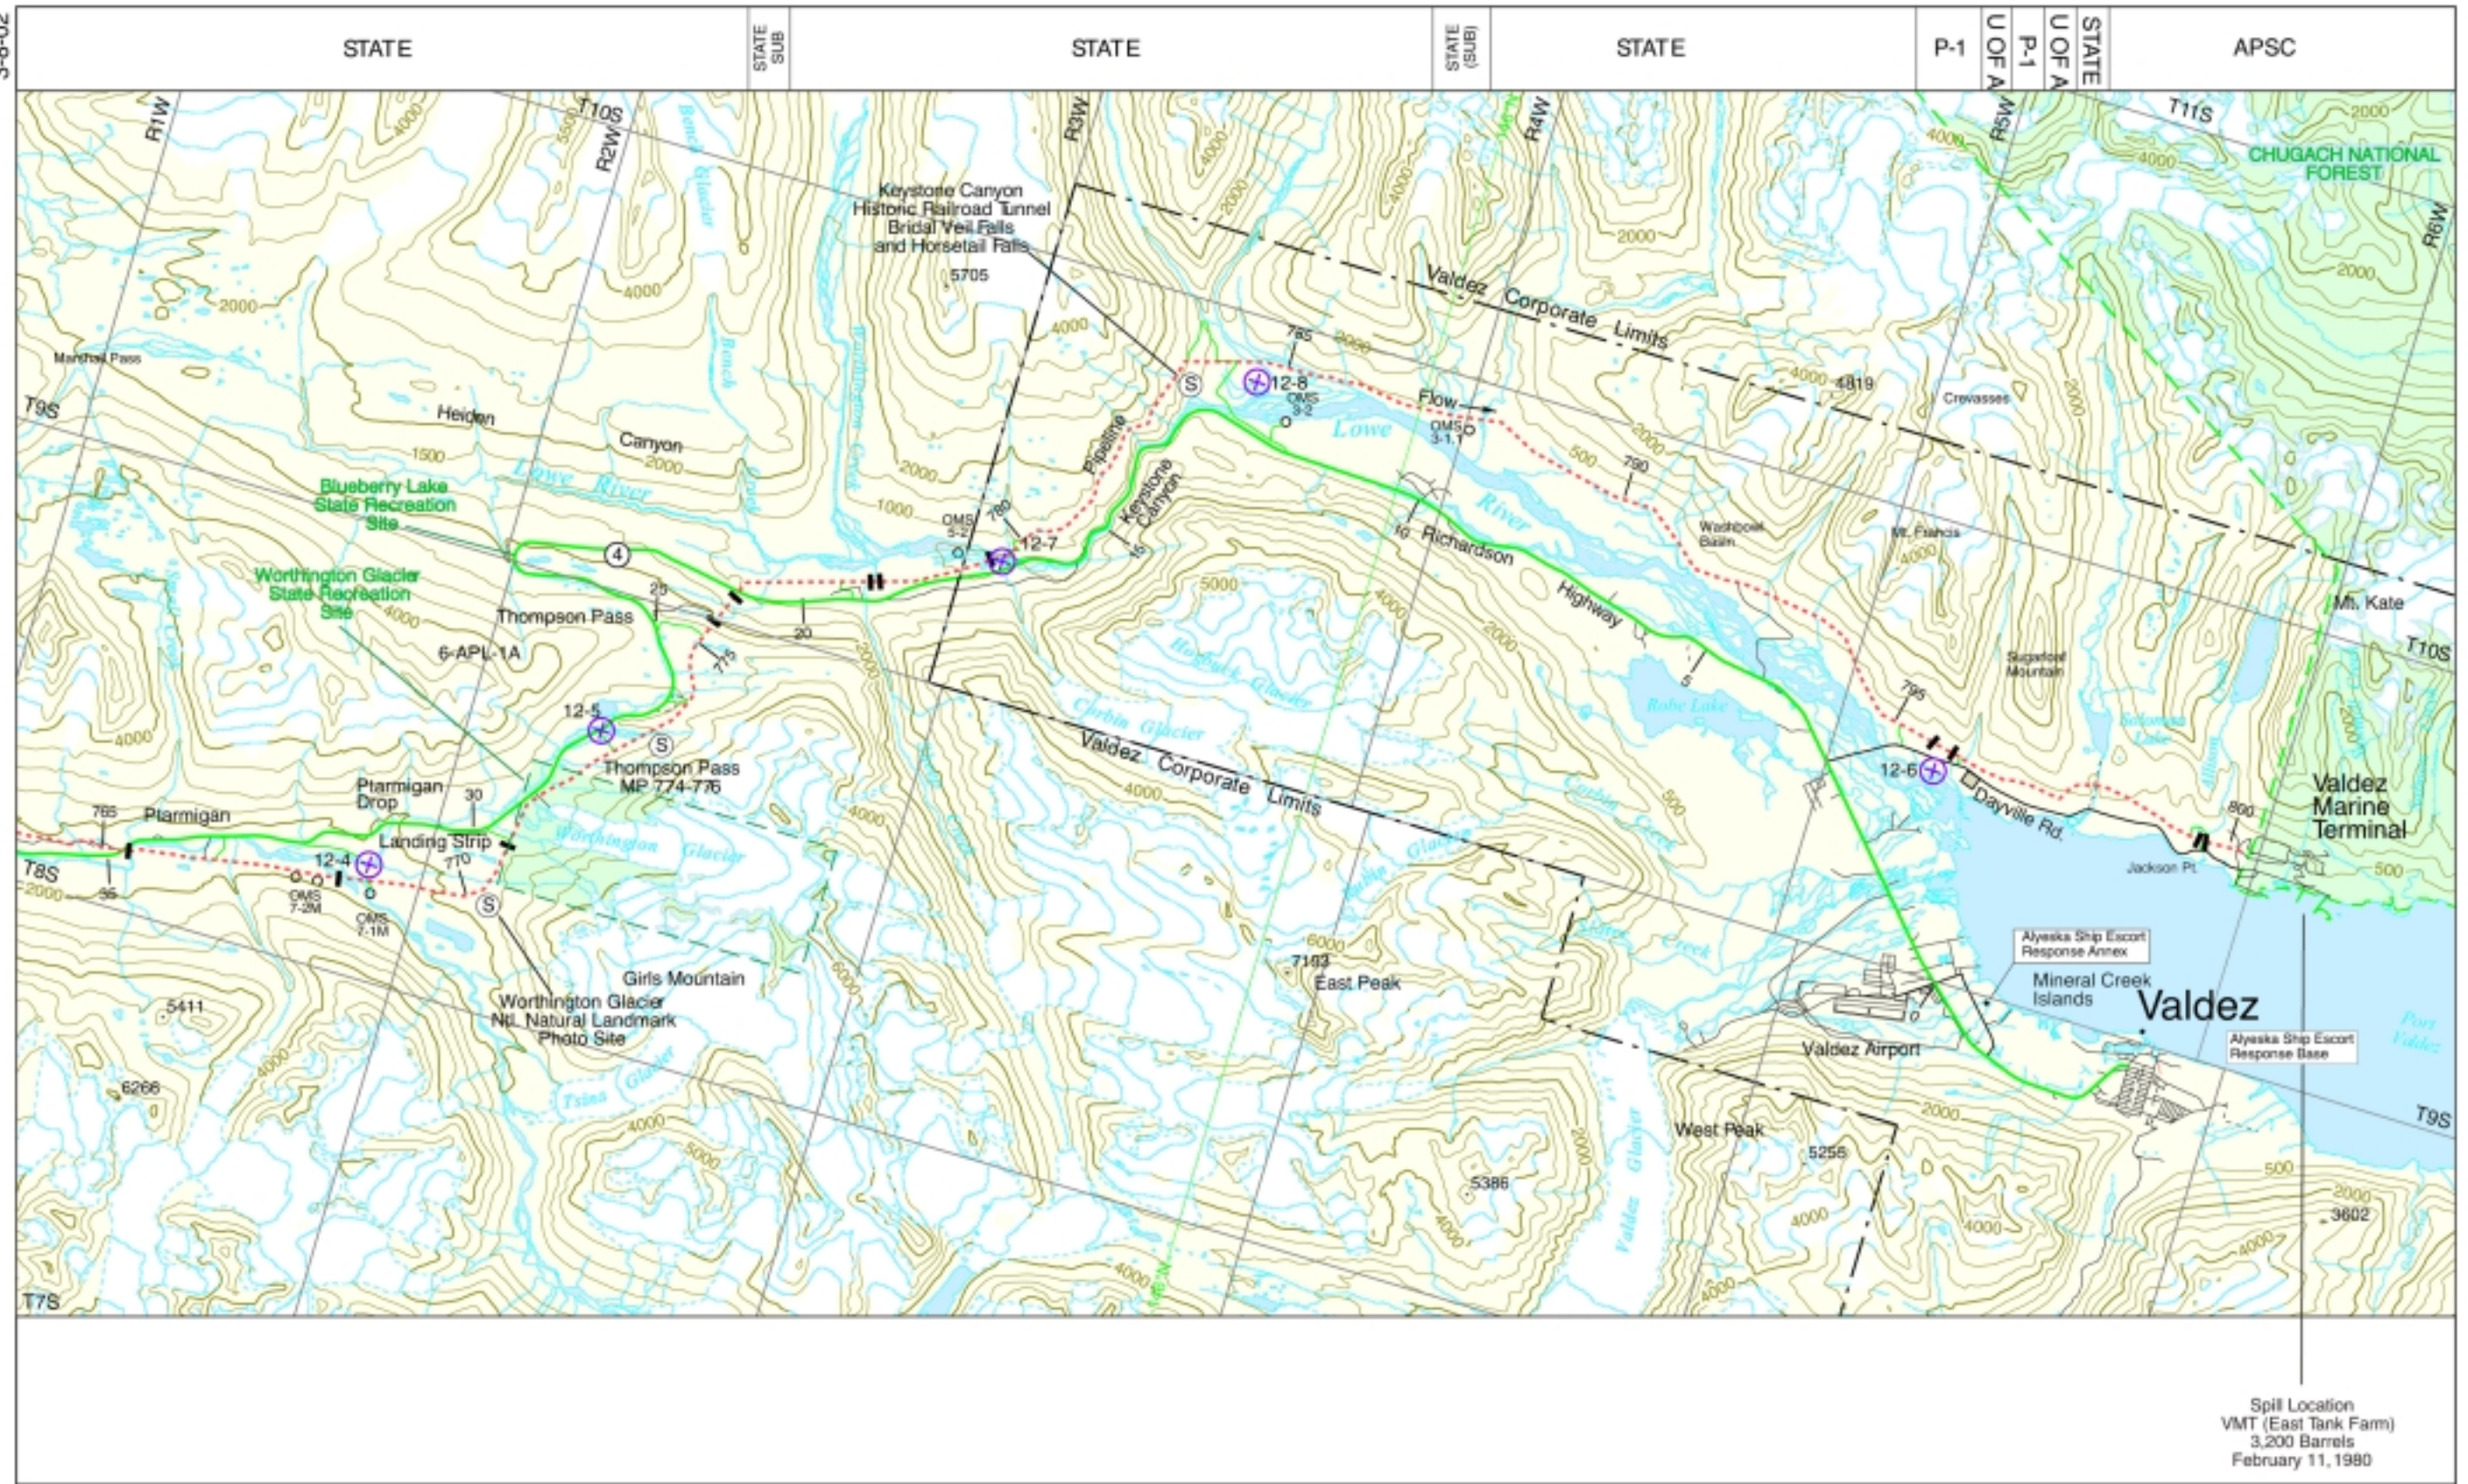

3-8-02

25

Spill Location
VMT (East Tank Farm)
3,200 Barrels
February 11, 1990