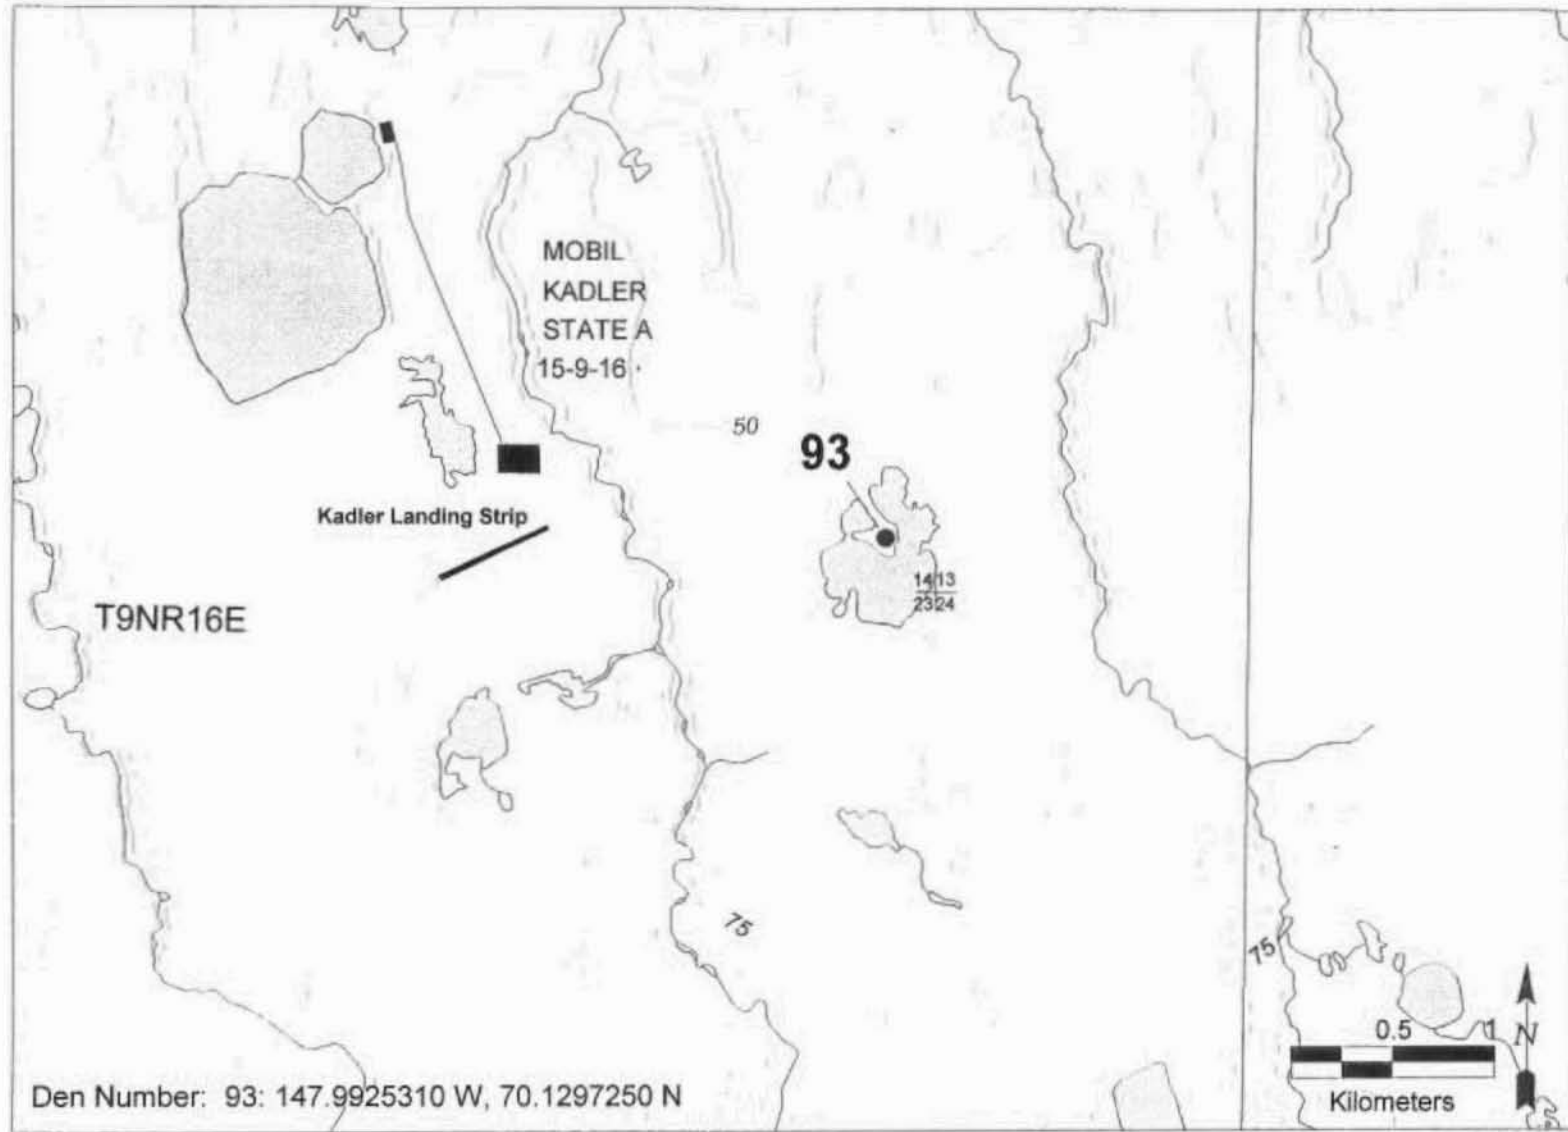

A6

Figure A6. Locations of Arctic fox den 89, Beechey Point Quadrangle, Township 8N, Range 20E, Section 9, Alaska.

A7

Figure A7. Locations of Arctic fox den 90 (Beechey Point Quadrangle, Township 8N, Range 19E, Section 8), and fox den 209 (Beechey Point Quadrangle, Township 8N, Range 19E, Section 5), Alaska.

A8

Figure A8. Locations of Arctic fox den 91, Beechey Point Quadrangle, Township 9N, Range 17E, Section 36, Alaska.

A9

Figure A9. Locations of Arctic fox den 93, Beechey Point Quadrangle, Township 9N, Range 16E, Section 14, Alaska.

Figure A10. Locations of Arctic fox den 94 (Beechey Point Quadrangle, Township 9N, Range 16E, Section 17), and fox den 100 (Beechey Point Quadrangle, Township 9N, Range 16E, Section 7), Alaska.

A11

Figure A11. Locations of Arctic fox den 96, Beechey Point Quadrangle, Township 9N, Range 16E, Section 25, Alaska.

A12

Figure A12. Locations of Arctic fox den 99, Beechey Point Quadrangle, Township 8N, Range 21E, Section 19, Alaska.