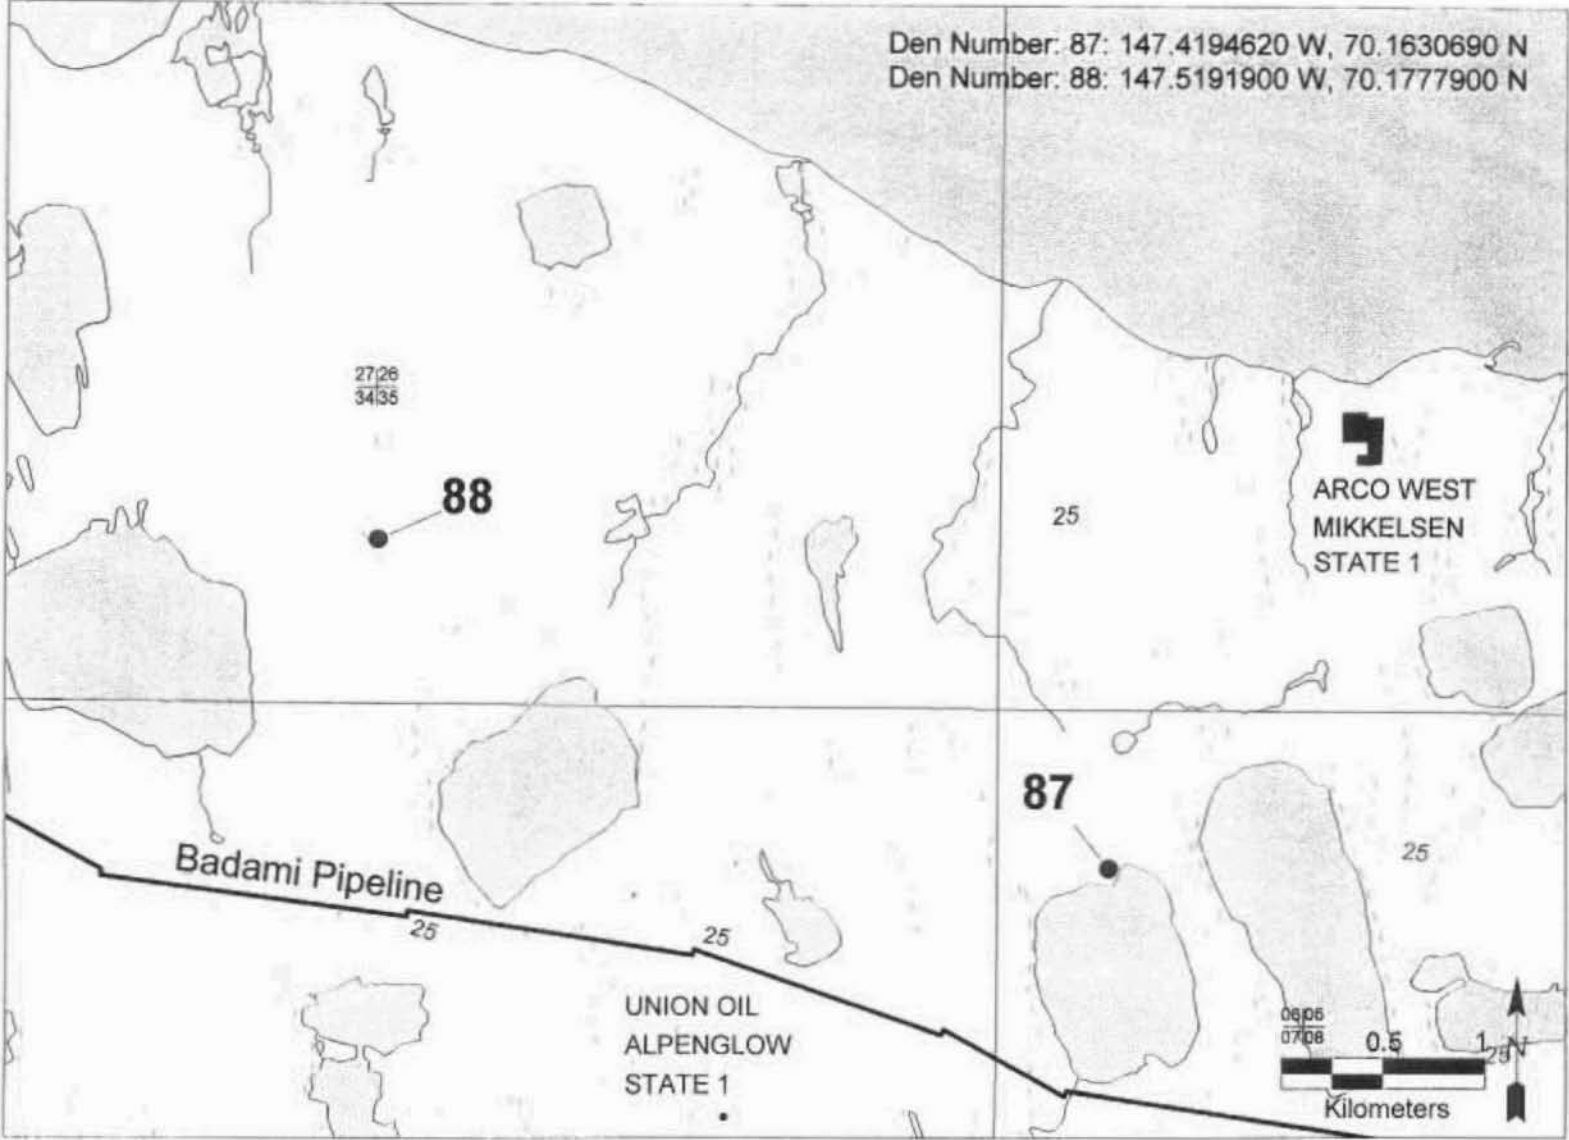

APPENDIX A.

Locations of Arctic Fox Dens

A1

Figure A1. Locations of Arctic fox den 34 (Beechey Point Quadrangle, Township 10N, Range 17E, Section 20), and fox den 70 (Beechey Point Quadrangle, Township 10N, Range 17E, Section 32), Alaska.

A2

Figure A2. Locations of Arctic fox den 82, Beechey Point Quadrangle, Township 9N, Range 19E, Section 11, Alaska.

Figure A3. Locations of Arctic fox den 84, Beechey Point Quadrangle, Township 9N, Range 19E, Section 25, Alaska.

A4

Figure A4. Locations of Arctic fox den 85 (Beechey Point Quadrangle, Township 9N, Range 17E, Section 13), and fox den 92 (Beechey Point Quadrangle, Township 9N, Range 17E, Section 10), Alaska.

A5

Figure A5. Locations of Arctic fox den 87 (Beechey Point Quadrangle, Township 9N, Range 19E, Section 6), and fox den 88 (Beechey Point Quadrangle, Township 10N, Range 18E, Section 35), Alaska.

A6

Figure A6. Locations of Arctic fox den 89, Beechey Point Quadrangle, Township 8N, Range 20E, Section 9, Alaska.

A7

Figure A7. Locations of Arctic fox den 90 (Beechey Point Quadrangle, Township 8N, Range 19E, Section 8), and fox den 209 (Beechey Point Quadrangle, Township 8N, Range 19E, Section 5), Alaska.