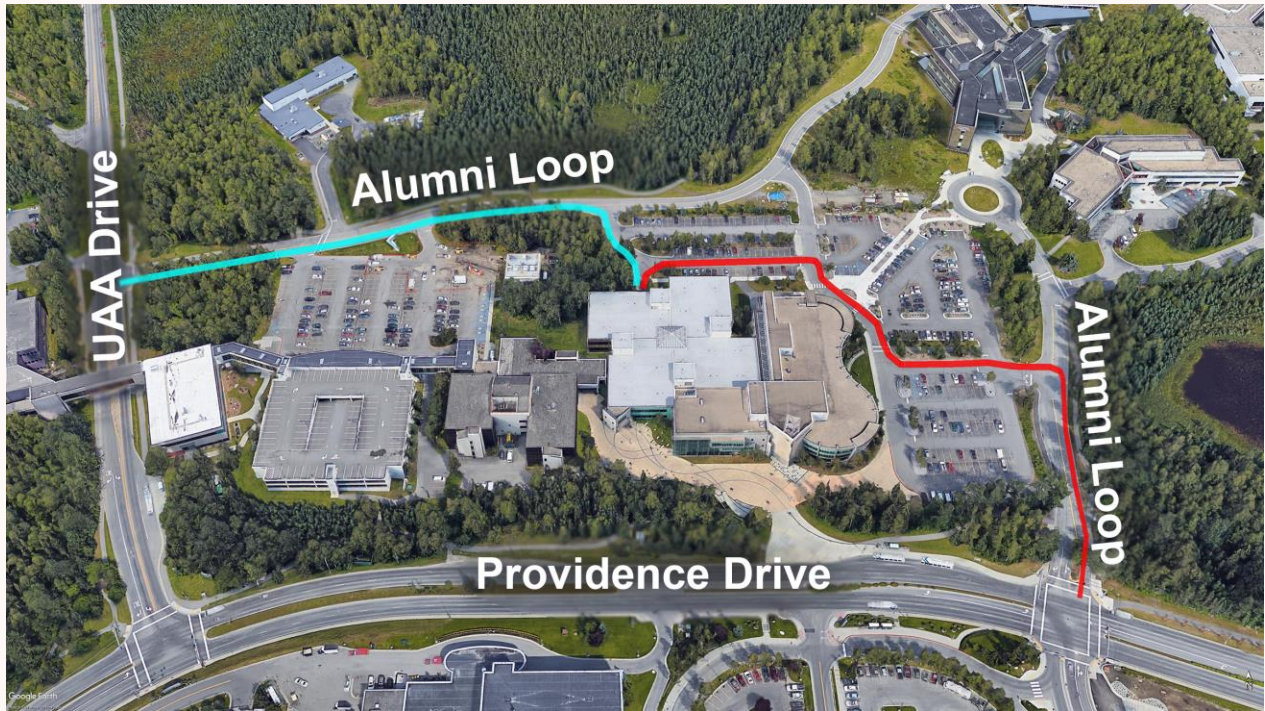

Directions to ARLIS's Loading Dock

The following link will provide directions via Google Maps

[Library Building, 3211 Providence Drive, Anchorage, AK 99508](#)

Below is a visual guide to locating the loading dock

The Library Building is accessed via Alumni Drive, which connects to both UAA Drive and Providence Drive

ARLIS's loading dock on the north side of the UAA/APU Consortium Library Building