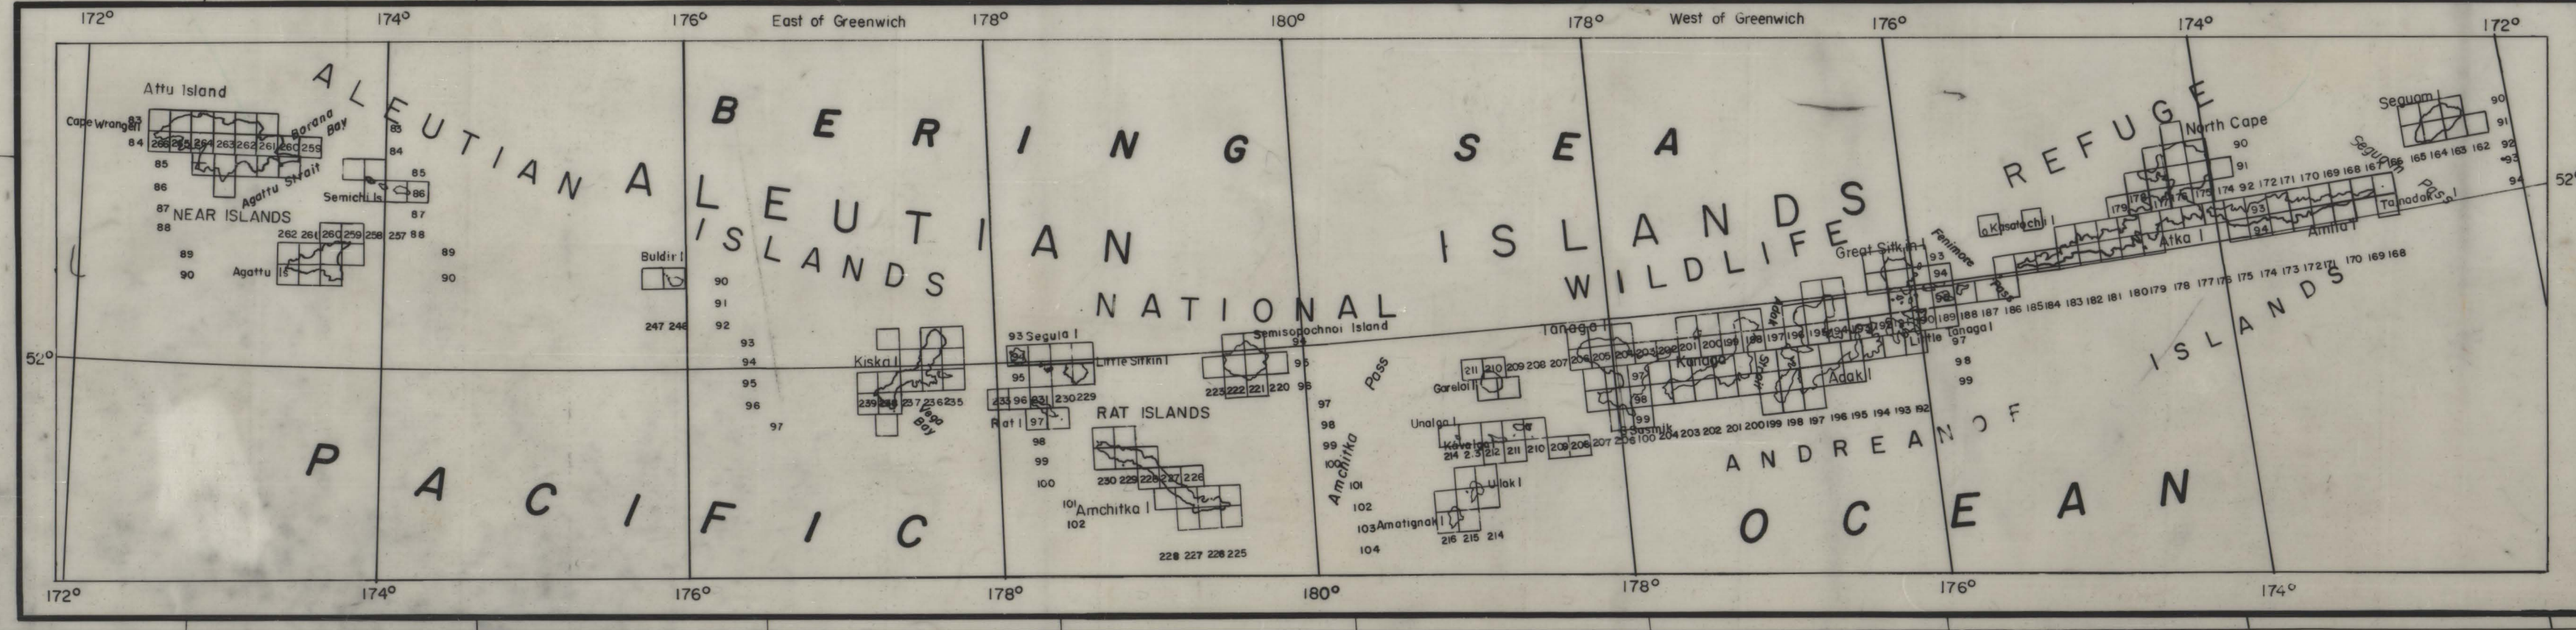

ALASKA MAP E

MODIFIED TRANSVERSE MERCATOR PROJECTION
SCALE 1:250000

1 INCH EQUALS APPROXIMATELY 40 MILES