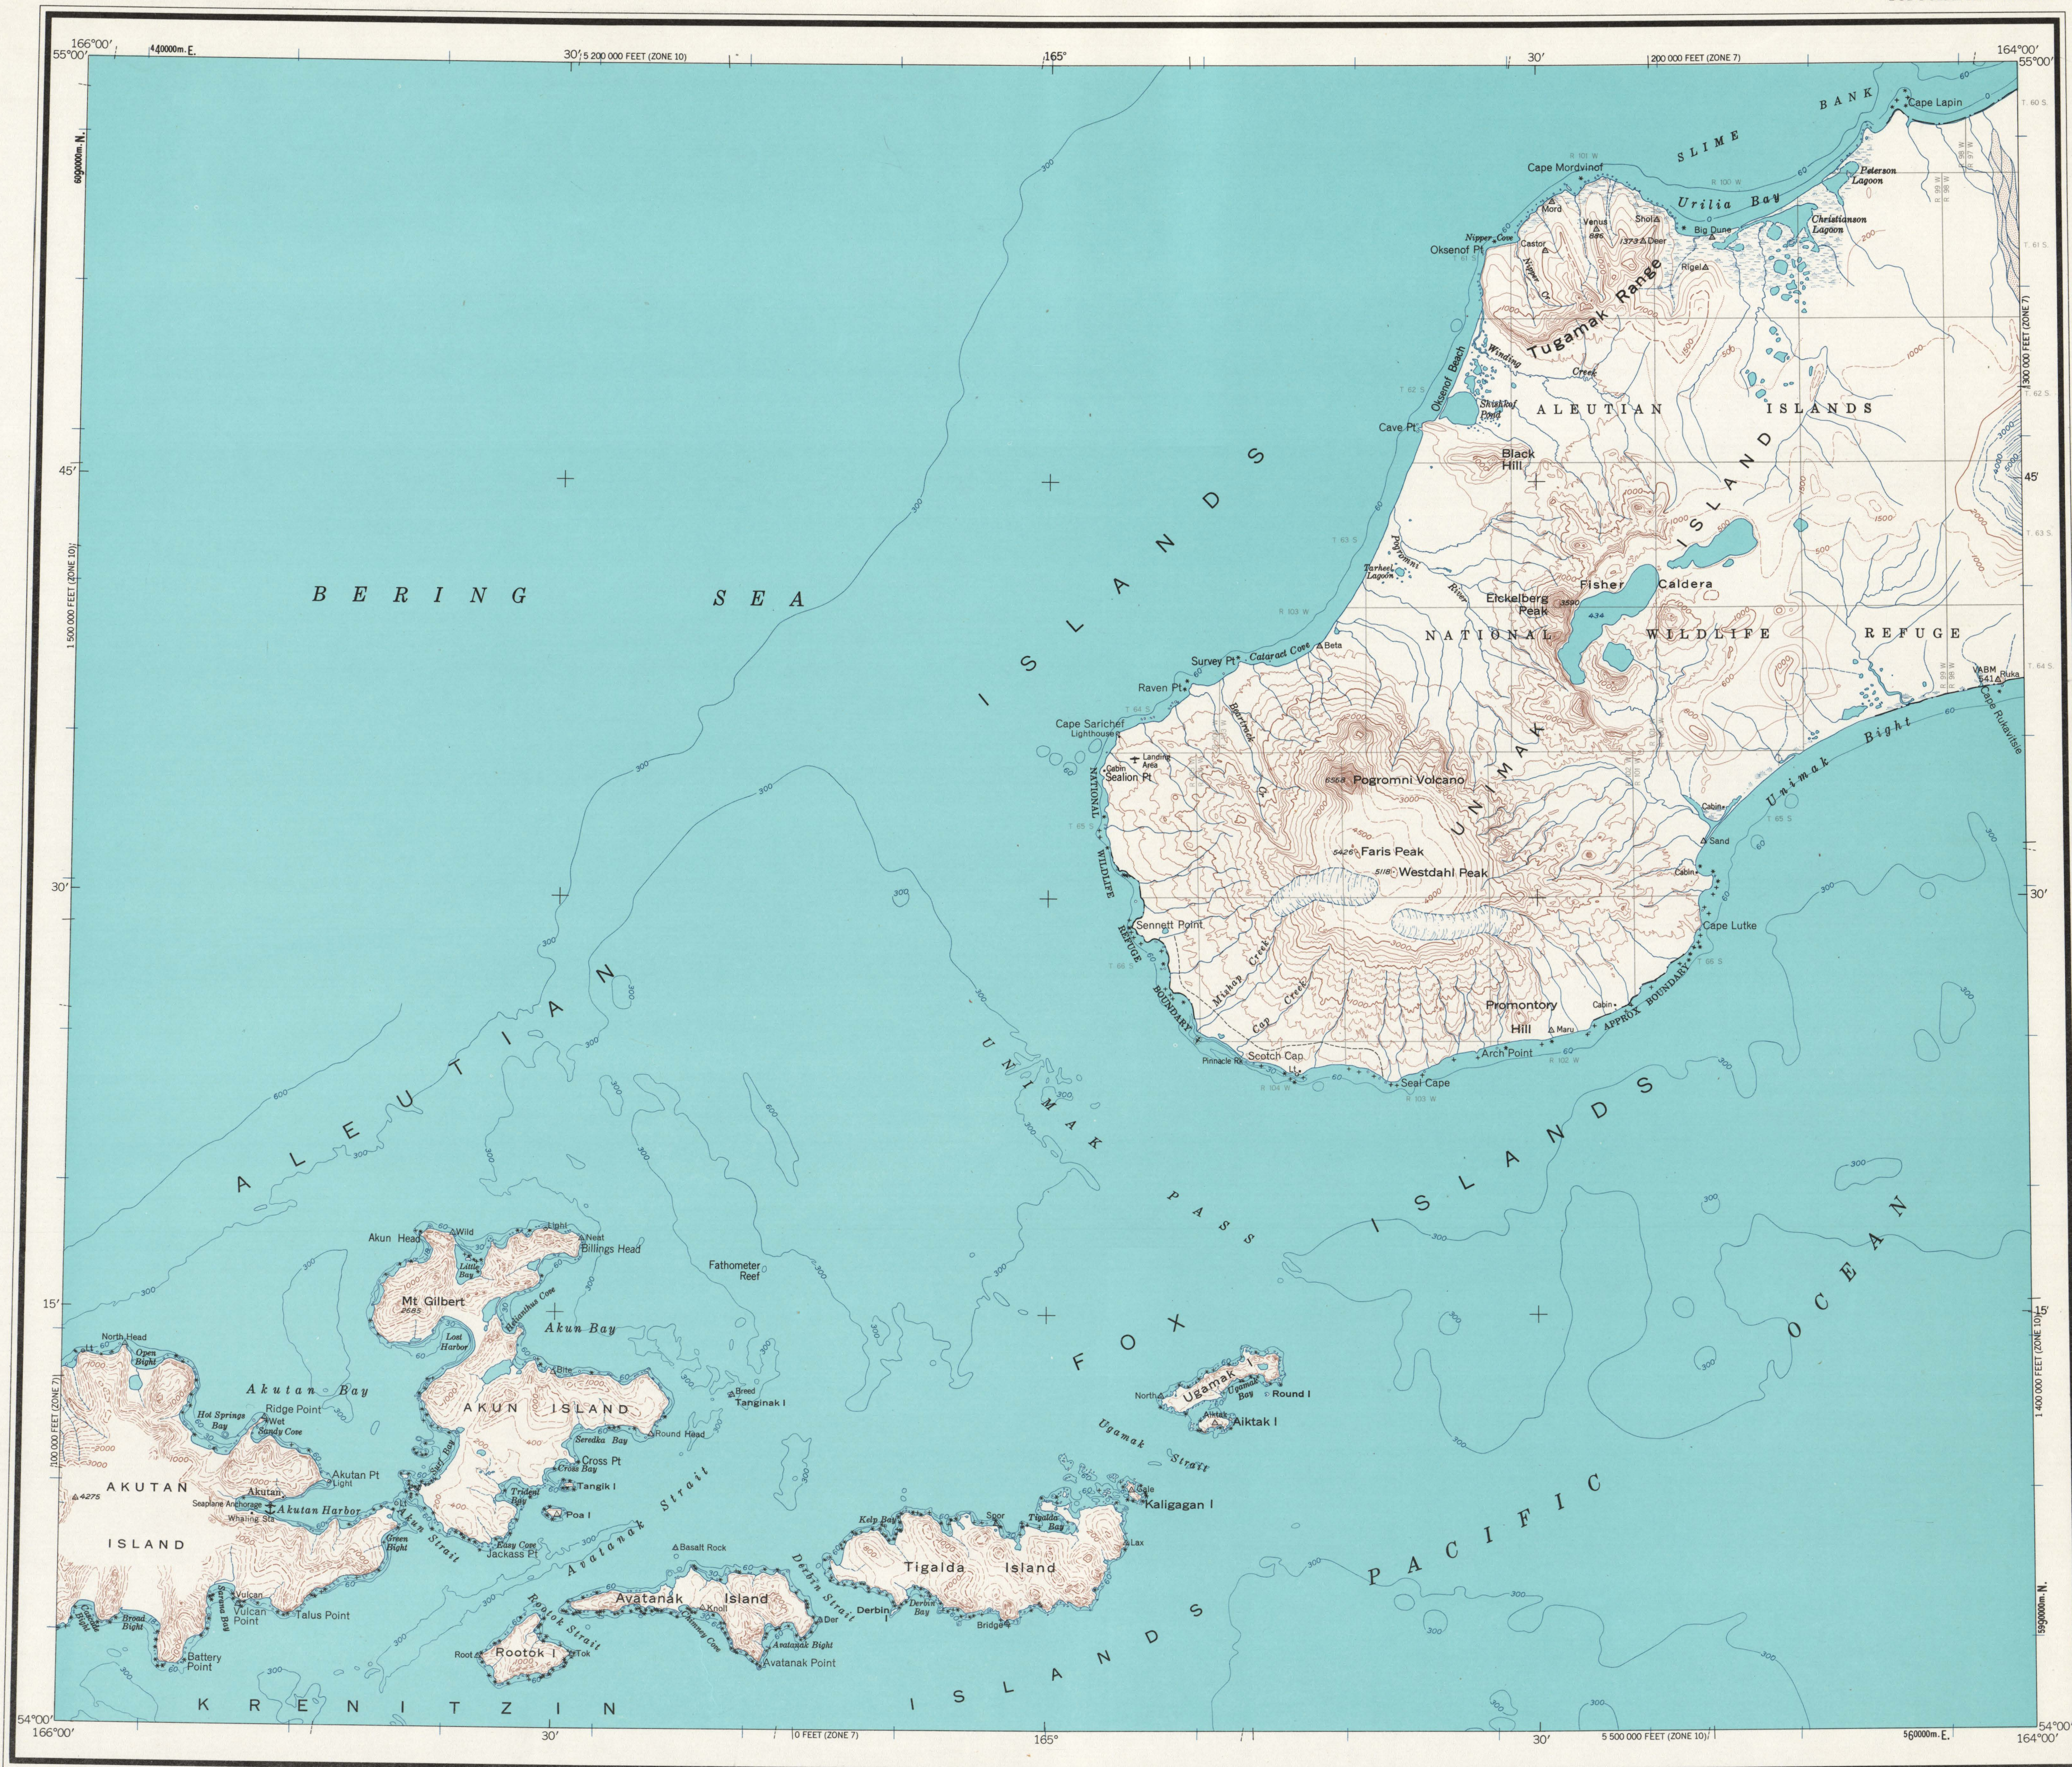

29.35
12
5870
2935
352.2

MAPPED, EDITED, AND PUBLISHED BY THE GEOLOGICAL SURVEY